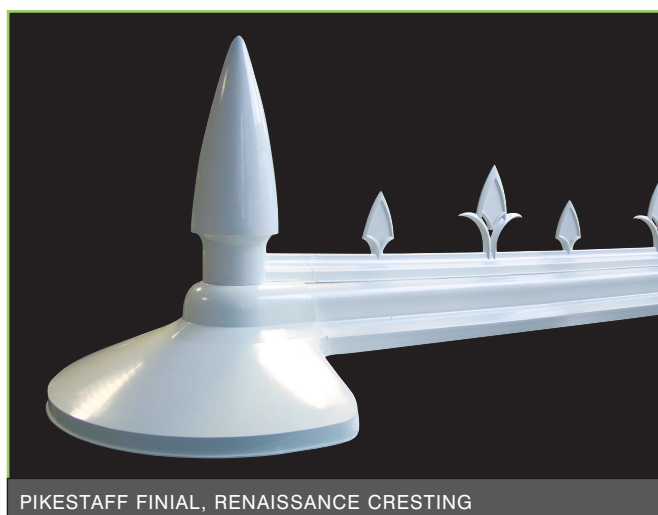

Finials and Crestings

product overview

Buyers now have an even wider choice when it comes to customising the exterior of their conservatories thanks to the new cresting and finial design that joins the existing family of options.

A choice of four different finials and five crestings allows you or your homeowner to personalise their conservatory.

Whichever style of cresting and finial combination chosen, rest assured the Ultraframe roof will be stylish and weatherproof.

PIKESTAFF FINIAL, RENAISSANCE CRESTING

LOW PROFILE RIDGE

CLASSIC FINIAL,
BAROQUE CRESTING

CLASSIC FINIAL,
CLASSIC CRESTING

SCEPTRE FINIAL,
ELIZABETHAN CRESTING

CORONET FINIAL,
TUDOR CRESTING

features and benefits of the new Pikestaff finial and Renaissance cresting

- **EASY RUN** - A streamlined body shape to help rainwater run off
- **EASY FITTING** - The cresting simply snaps over the existing track on the extruded ridge body, making it easier to fit.
- **EASY CLEAN** - PVC which stays clean longer and makes cleaning easier.