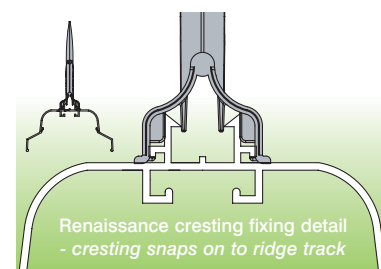

PIKESTAFF FINIAL, RENAISSANCE CRESTING

LOW PROFILE RIDGE

CLASSIC FINIAL,
BAROQUE CRESTING

CLASSIC FINIAL,
CLASSIC CRESTING

SCEPTRE FINIAL,
ELIZABETHAN CRESTING

CORONET FINIAL,
TUDOR CRESTING

features and benefits of the new Pikestaff finial and Renaissance cresting

- **EASY RUN** - A streamlined body shape to help rainwater run off
- **EASY FITTING** - The cresting simply snaps over the existing track on the extruded ridge body, making it easier to fit.
- **EASY CLEAN** - PVC which stays clean longer and makes cleaning easier.

technical specification

Existing cresting fixing detail
- cresting slides into ridge track

Renaissance cresting fixing detail
- cresting snaps on to ridge track

pricing

Whichever of the options you choose, they are included in the roof price