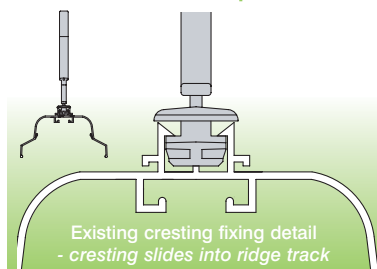

technical specification

Existing cresting fixing detail
- cresting slides into ridge track